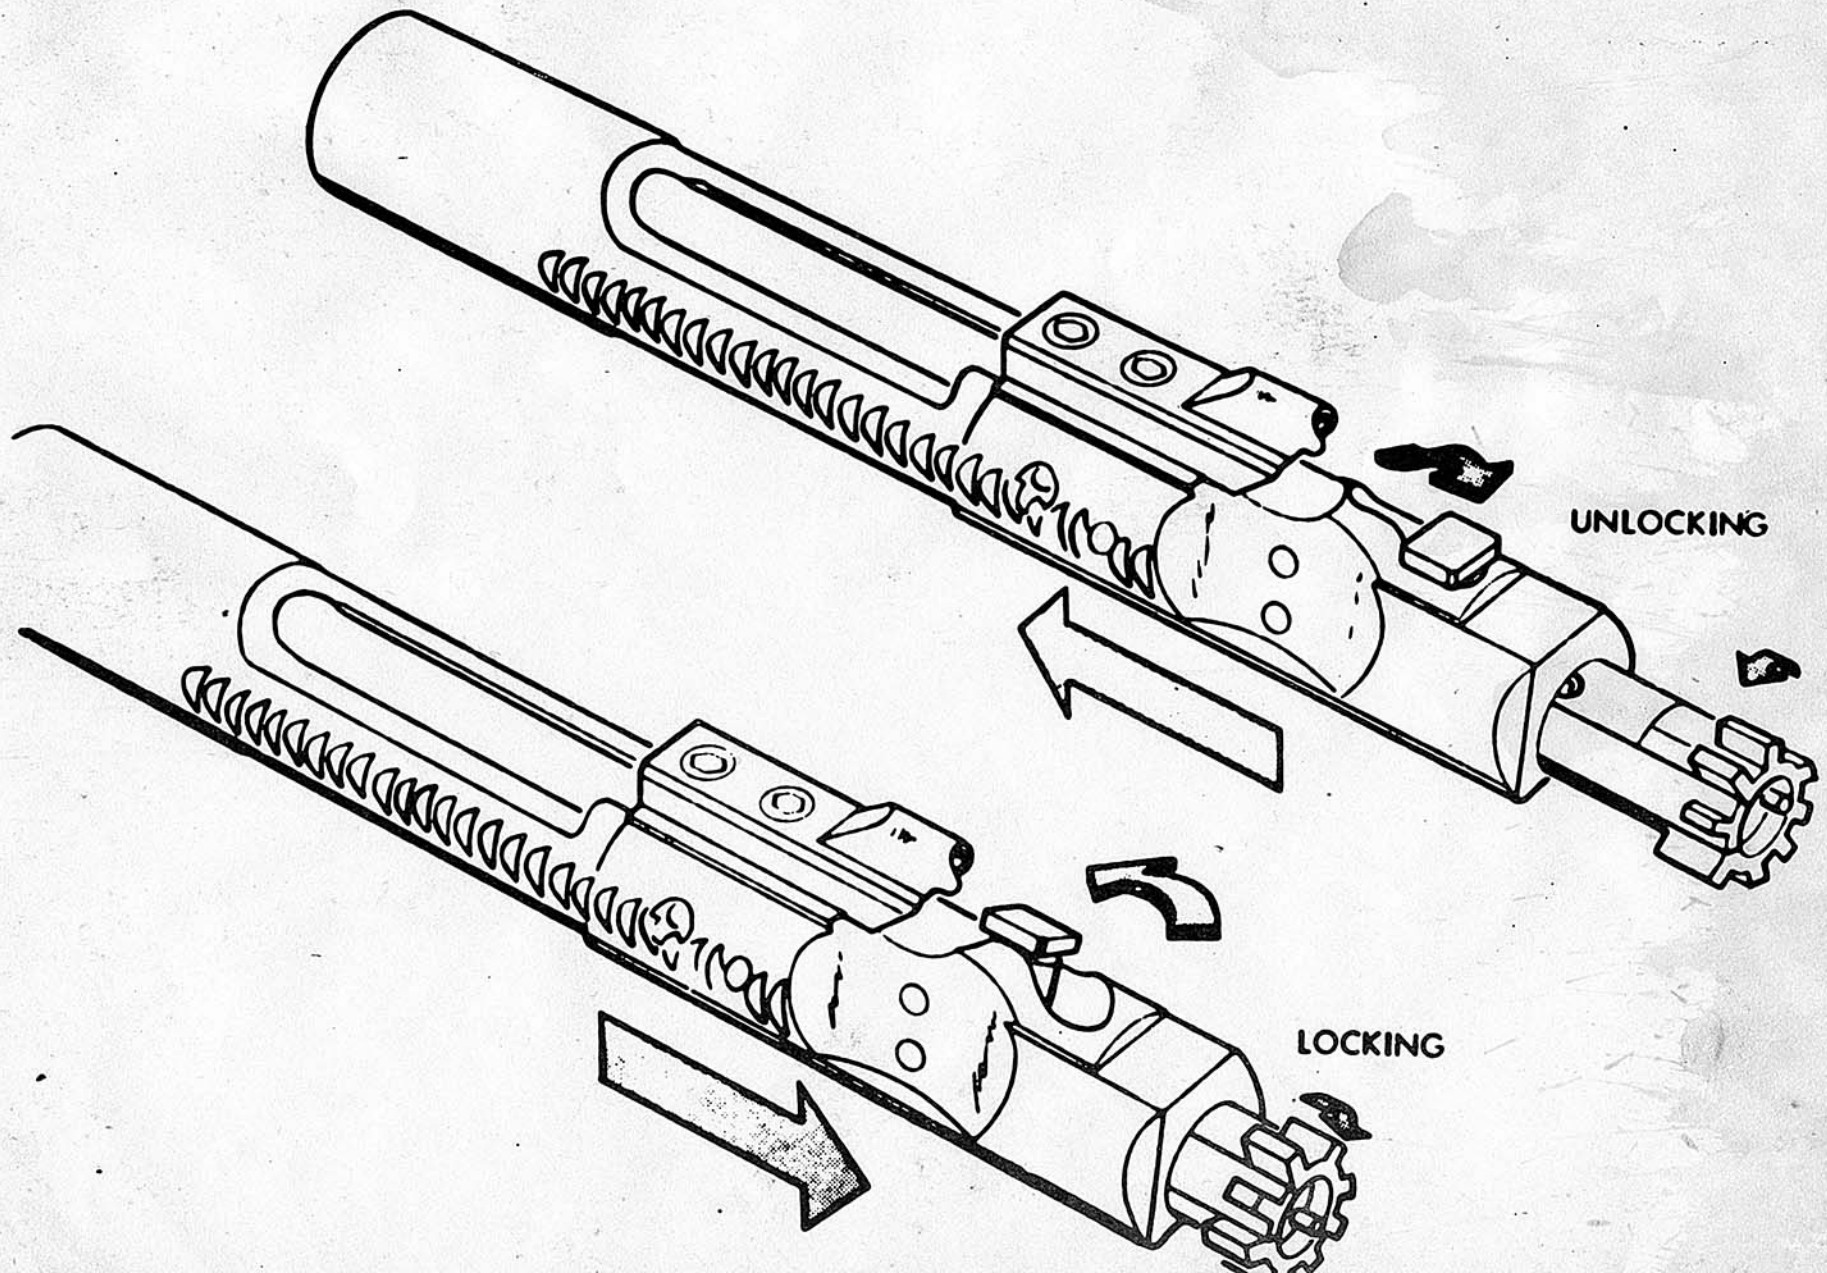

# THE XM-16E1 RIFLE

5.56 MM

Digitized by:

NORMAL COCKING

COCKING WHEN TRIGGER IS HELD BACK  
DURING SEMI-AUTOMATIC FIRING

COCKING

# LOCKING AND UNLOCKING

RIFLE, 5.56 MM, XM16E1