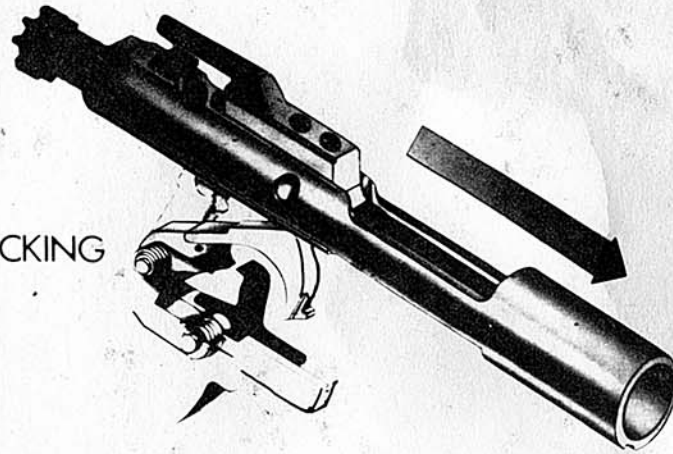

# THE XM-16E1 RIFLE

5.56 MM

Digitized by:

NORMAL COCKING

COCKING WHEN TRIGGER IS HELD BACK  
DURING SEMI-AUTOMATIC FIRING

COCKING

# LOCKING AND UNLOCKING

RIFLE, 5.56 MM, XM16E1