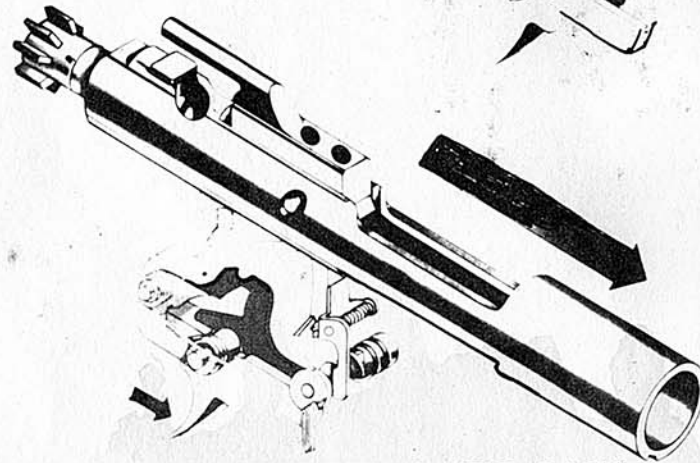

# THE XM-16E1 RIFLE

5.56 MM

Digitized by:

NORMAL COCKING

COCKING WHEN TRIGGER IS HELD BACK  
DURING SEMI-AUTOMATIC FIRING

COCKING

# LOCKING AND UNLOCKING

RIFLE, 5.56 MM, XM16E1

# EXTRACTING

RIFLE, 5.56 MM, XM16E1