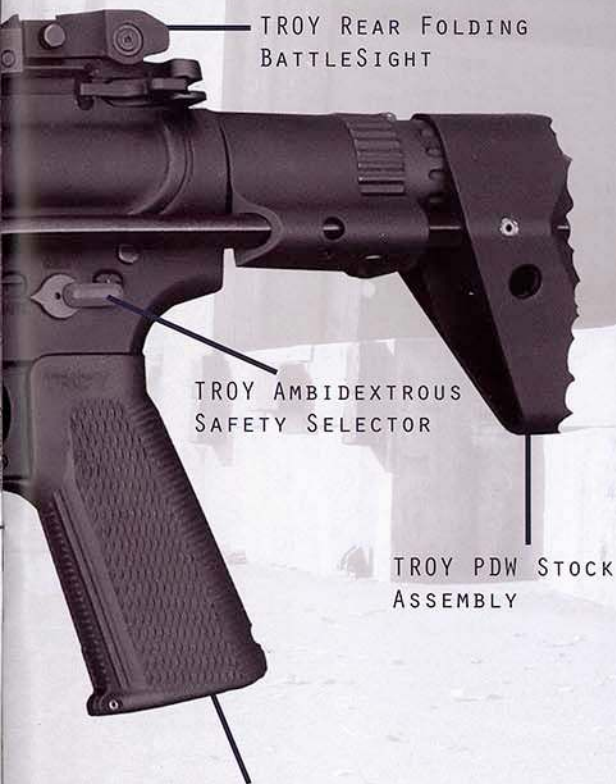

Highly portable, the TROY Defense M7A1 CQB easily balances and shoots as hard as most larger guns. The TROY Defense M7A1 CQB is classified as a Short Barreled Rifle by the ATF. All NFA rules apply.

Available in Black and Tan.

# M7A1 COB

TROY FRONT FOLDING  
M4 BATTLESIGHT

TROY 10" SDMR RAIL

M4A4 FLAT TOP FORGED  
UPPER RECEIVER

TROY BATTLEMAG

# STEADY. RESPONSIVE. DEPENDABLE.

TROY REAR FOLDING  
BATTLE SIGHT

TROY AMBIDEXTROUS  
SAFETY SELECTOR

TROY PDW STOCK  
ASSEMBLY

TROY BATTLEAX CONTROL GRIP

MODEL	TROY M7A1 CQB 5.56
CALIBER	5.56MM
TYPE	MIL-SPEC RIFLE
WEIGHT	6 LBS
LENGTH	27" COLLAPSED, 30" EXTENDED
ACTION	SEMI-AUTOMATIC OR SELECT FIRE DIRECT GAS IMPINGEMENT SYSTEM
CAPACITY	30RD MAGAZINE
SAFETY	MANUAL LEVER WITH INDICATOR MARKINGS ON BOTH SIDES OF RECEIVER
RECEIVER	FORGED LOWER RECEIVER, M4A4 FLAT TOP FORGED UPPER RECEIVER, M4 FEED RAMPS, ENHANCED TRIGGER GUARD, MIL-SPEC HARDCOAT ANODIZED FINISH
TRIGGER	STANDARD MIL-SPEC TRIGGER GROUP
BARREL	10.5" BARREL
RIFLING	1 TURN IN 7" RIGHT HAND TWIST
STOCK	PRE-BAN: TROY PDW STOCK ASSEMBLY / POST-BAN: PINNED TROY PDW STOCK
FOREND	TROY 10" SDMR RAIL
PISTOL GRIP	TROY BATTLEAX CONTROL GRIP
REAR SIGHT	TROY REAR FOLDING BATTLE SIGHT
FRONT SIGHT	TROY FRONT FOLDING M4 BATTLE SIGHT
INCLUDES	TROY AMBIDEXTROUS SAFETY SELECTOR, TROY NICKEL BORON PDW BOLT CARRIER GROUP, TROY IC SLING WITH 2 Q.D. SWIVELS, 2 30RD TROY BATTLEMAGS