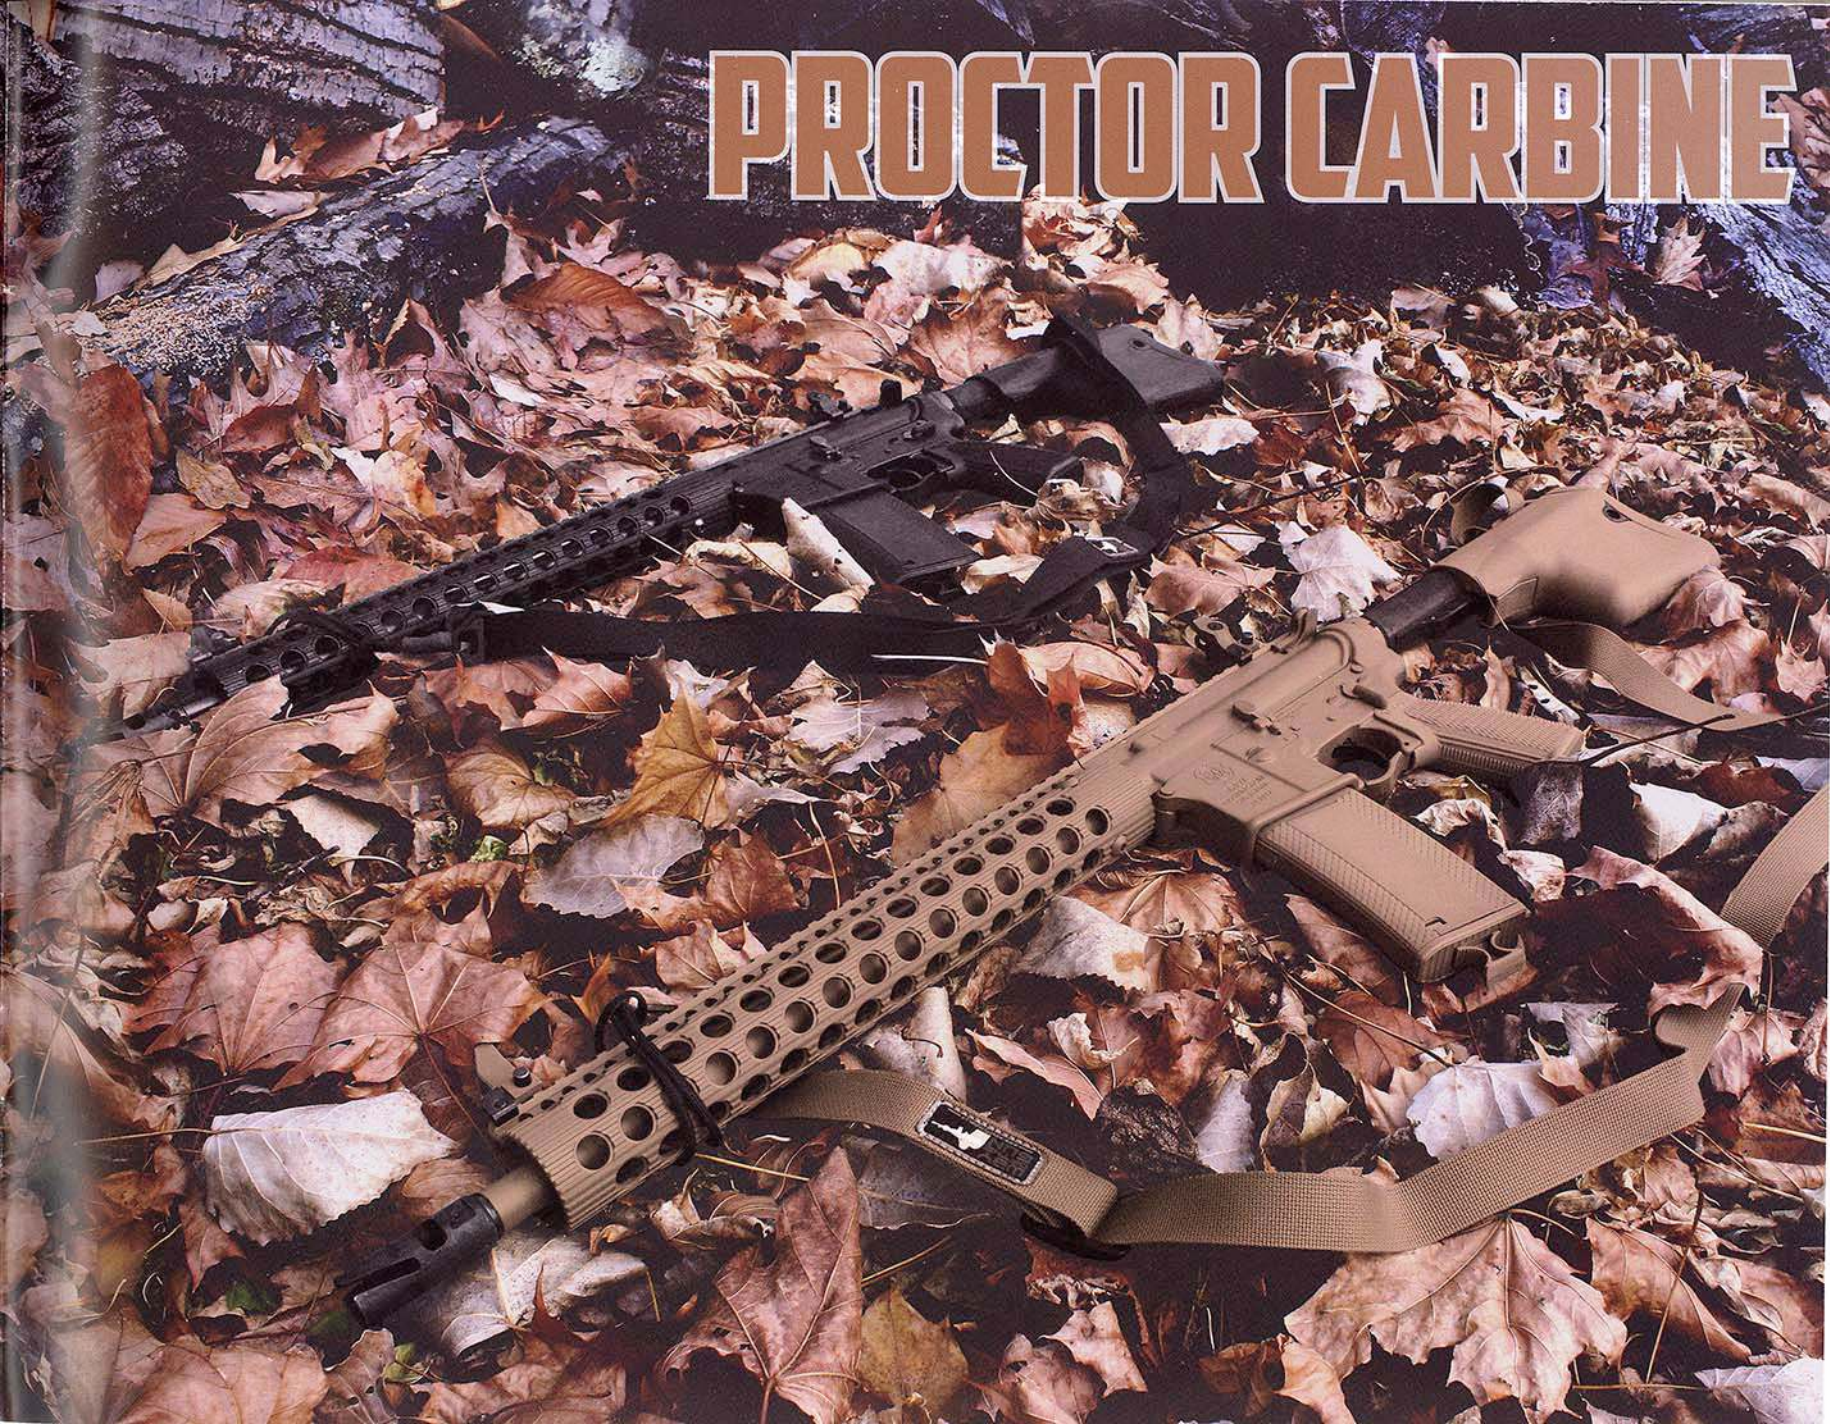

PROCTOR CARBINE