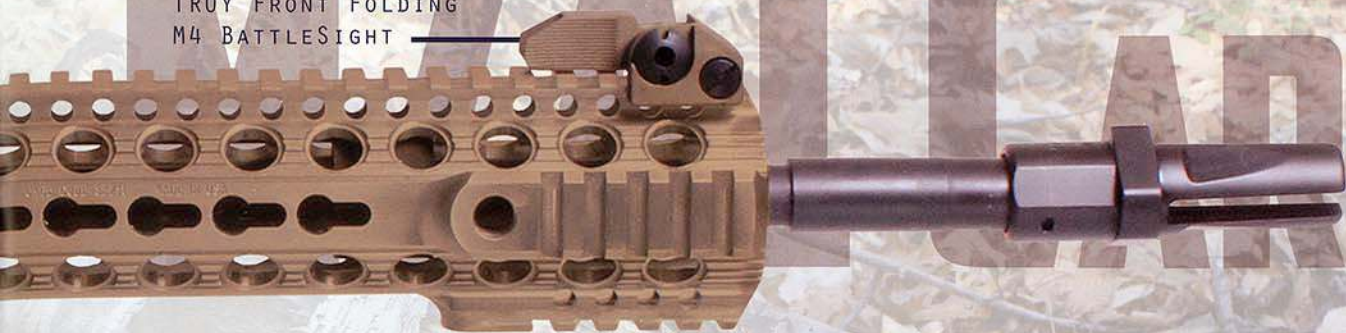

TROY FRONT FOLDING
M4 BATTLE SIGHT

MODEL	TROY M7A1 CARBINE 5.56
CALIBER	5.56MM
TYPE	MIL-SPEC RIFLE
WEIGHT	6 LBS
LENGTH	30.5" COLLAPSED (PRE-BAN ONLY), 33" EXTENDED
ACTION	SEMI-AUTOMATIC GAS IMPINGEMENT SYSTEM
CAPACITY	30RD MAGAZINE
SAFETY	MANUAL LEVER WITH INDICATOR MARKINGS ON BOTH SIDES OF RECEIVER
RECEIVER	FORGED LOWER RECEIVER, M4A4 FLAT TOP FORGED UPPER RECEIVER, M4 FEED RAMPS, ENHANCED TRIGGER GUARD, MILSHARDCOAT ANODIZED FINISH
TRIGGER	STANDARD MIL-SPEC TRIGGER GROUP
BARREL	14.5" BARREL
MUZZLE DEVICE	PRE-BAN: TROY SUPPRESSOR MOUNT / POST-BAN: TROY SUPPRESSOR MOUNT MUZZLE BRAKE WELDED
RIFLING	1 TURN IN 7" RIGHT HAND TWIST
STOCK	PRE-BAN: TROY PDW STOCK ASSEMBLY / POST-BAN: PINNED TROY PDW STOCK
FOREND	TROY 11" SDMR RAIL
PISTOL GRIP	TROY BATTLEAX CONTROL GRIP
REAR SIGHT	TROY REAR FOLDING BATTLE SIGHT
FRONT SIGHT	TROY FRONT FOLDING M4 BATTLE SIGHT
INCLUDES	TROY AMBIDEXTROUS SAFETY SELECTOR, TROY NICKEL BORON PDW BOLT CARRIER GROUP, TROY IC SLING WITH 2 Q.D. SWIVELS, 2 TROY BATTLEMAGS

ITEM CODE	DESCRIPTION	COLOR	MSRP
SCAR-7CR-14BT-00	TROY M7A1, CARBINE, 14.5" - PRE-BAN	BLACK	$1,699
SCAR-7CR-14TT-00	TROY M7A1, CARBINE, 14.5" - PRE-BAN	TAN	$1,799
SCAR-7CS-14BT-00	TROY M7A1, CARBINE, 14.5" - POST-BAN	BLACK	$1,699
SCAR-7CS-14TT-00	TROY M7A1, CARBINE, 14.5" - POST-BAN	TAN	$1,799