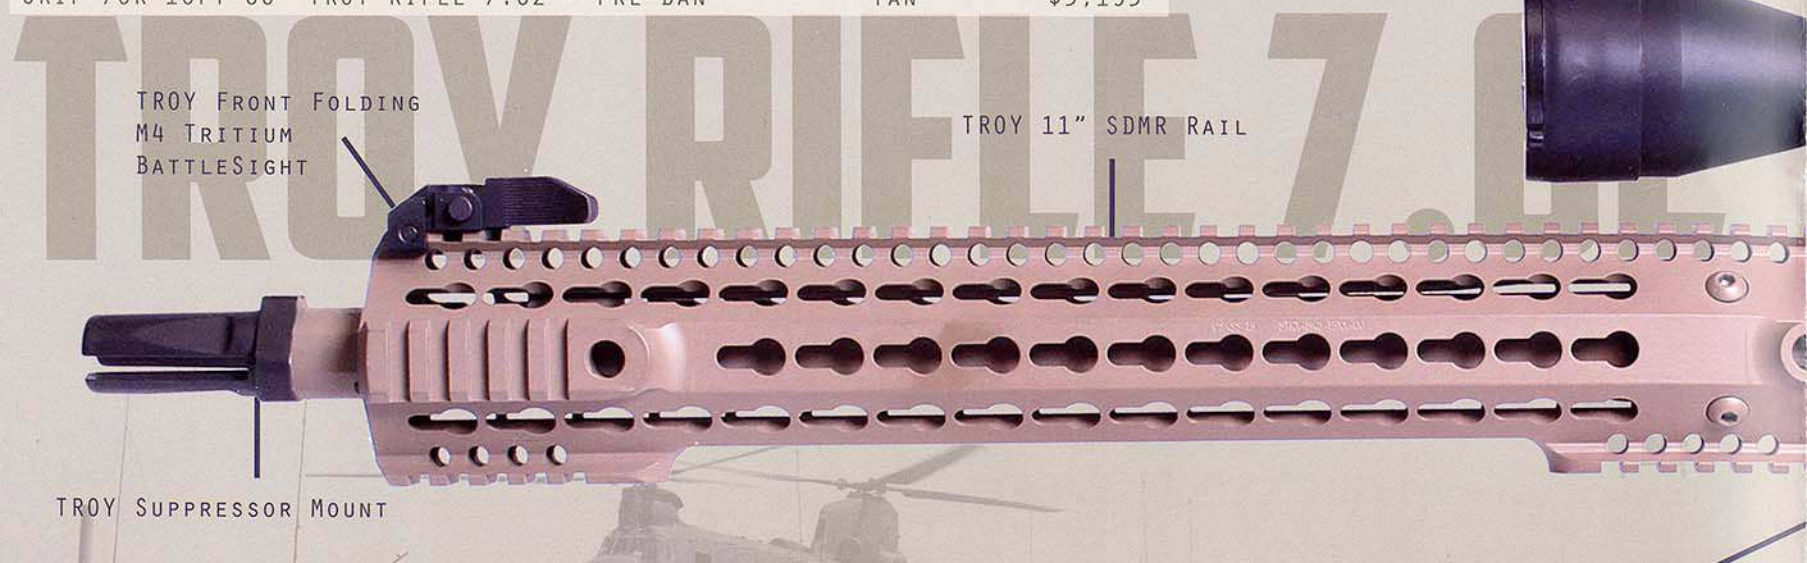

ITEM CODE	DESCRIPTION	COLOR	MSRP
SRIF-76R-16BT-00	TROY RIFLE 7.62 - PRE-BAN	BLACK	$2,999
SRIF-76R-16FT-00	TROY RIFLE 7.62 - PRE-BAN	TAN	$3,195

TROY FRONT FOLDING
M4 TRITIUM
BATTLE SIGHT

TROY 11" SDMR RAIL

TROY SUPPRESSOR MOUNT

BILLET RECEIVER

MODEL	TROY RIFLE 7.62
CALIBER	7.62 MM
TYPE	MIL-SPEC RIFLE
WEIGHT	8.9 LBS WITHOUT MAGAZINE
LENGTH	34.5" COLLAPSED, 38" EXTENDED
ACTION	SEMI-AUTOMATIC DIRECT GAS IMPINGEMENT SYSTEM
CAPACITY	20RD ALUMINUM MAGAZINE
SAFETY	MANUAL LEVER WITH INDICATOR MARKINGS ON BOTH SIDES OF RECEIVER
RECEIVER	BILLET RECEIVER
TRIGGER	GEISSELE TRIGGER
BARREL	FLUTED MATCH GRADE BARREL
MUZZLE DEVICE	TROY SUPPRESSOR MOUNT PRONGED FLASH HIDER
RIFLING	1 TURN IN 11" RIGHT HAND TWIST
STOCK	TROY BATTLEAX STOCK
FOREND	TROY 15" SDMR RAIL
PISTOL GRIP	TROY BATTLEAX CONTROL GRIP
REAR SIGHT	TROY REAR FOLDING BATTLE SIGHT
FRONT SIGHT	TROY FRONT FOLDING M4 TRITIUM BATTLE SIGHT
INCLUDES	TROY AMBIDEXTROUS SAFETY SELECTOR, TROY AMBIDEXTROUS MAGAZINE RELEASE, TROY AMBIDEXTROUS CHARGING HANDLE, NICKEL BORON BOLT CARRIER GROUP, TROY IC SLING WITH 2 Q.D. SWIVELS, 1 20RD ALUMINUM MAGAZINE