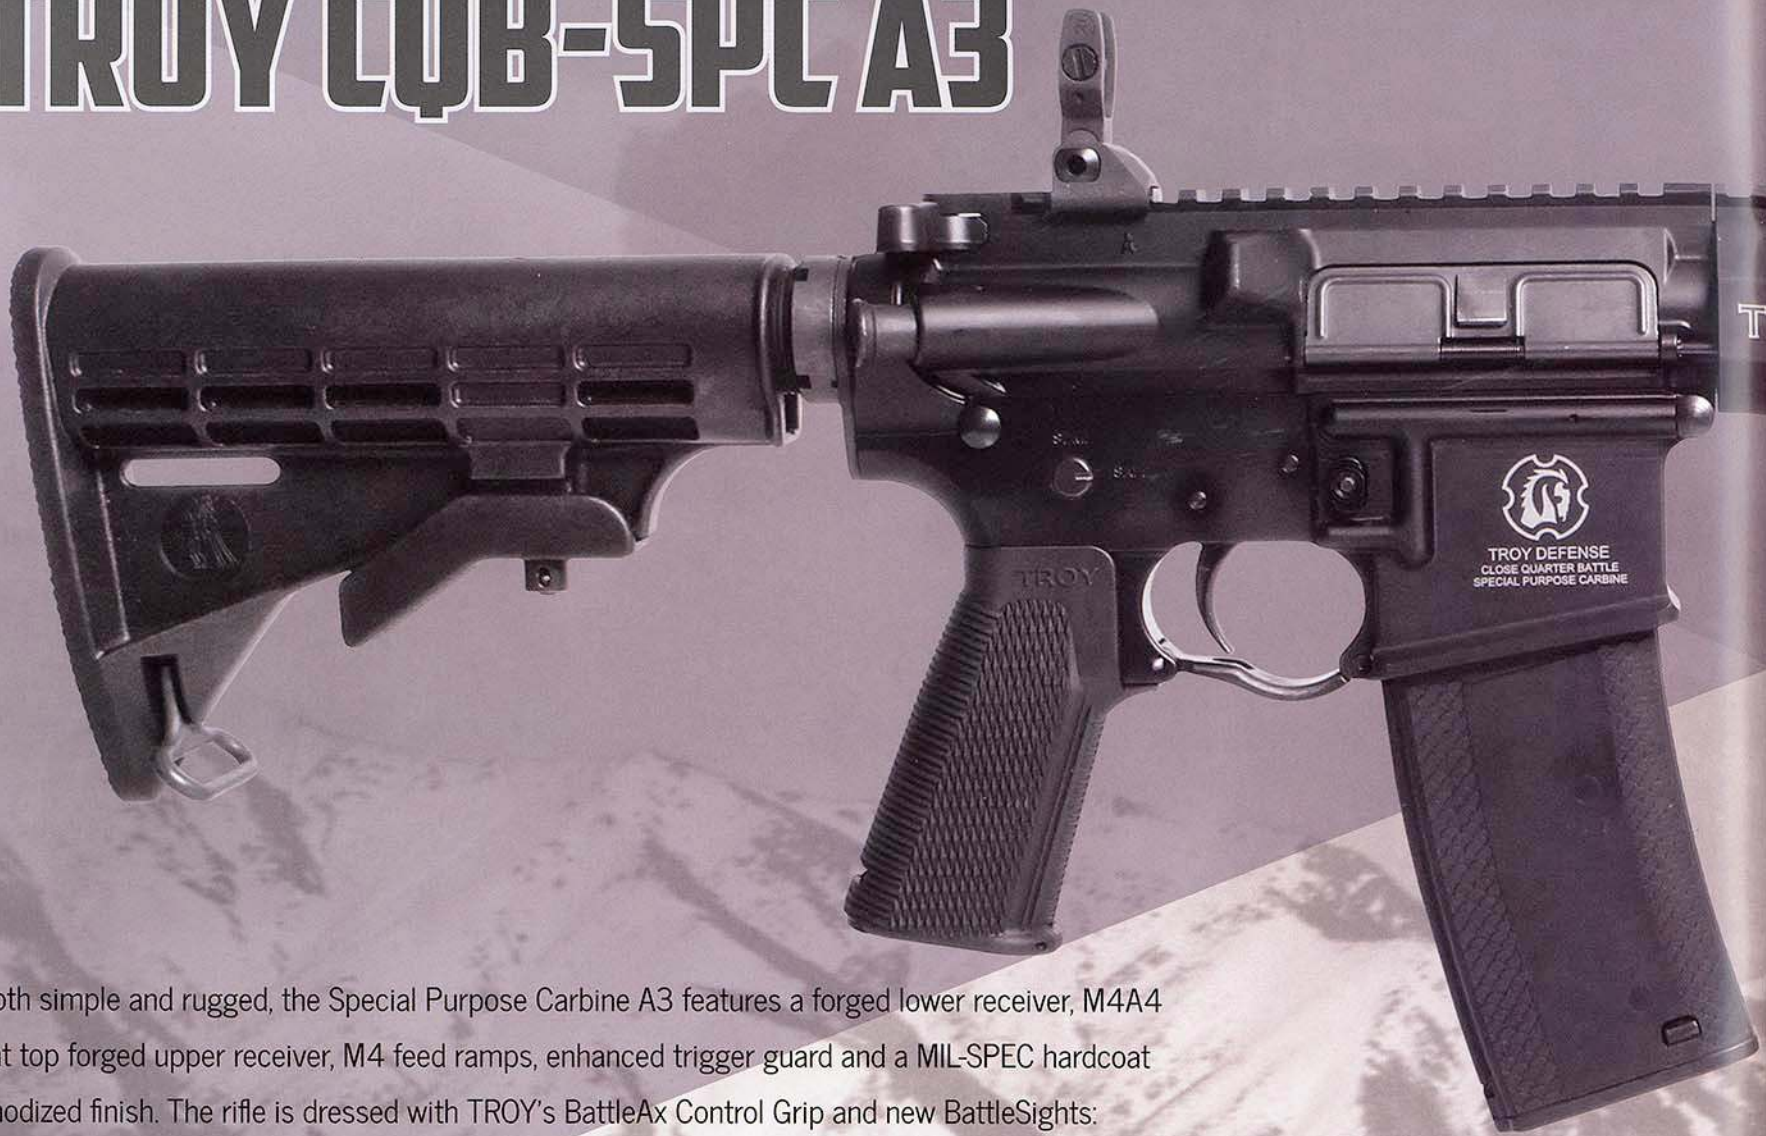

TROY CQB-SPC A3

Both simple and rugged, the Special Purpose Carbine A3 features a forged lower receiver, M4A4 flat top forged upper receiver, M4 feed ramps, enhanced trigger guard and a MIL-SPEC hardcoat anodized finish. The rifle is dressed with TROY's BattleAx Control Grip and new BattleSights: a Front Alpha V and Alpha Rear.

Experience TROY BattleReady products at an exceptional price point.

Available in Black only.