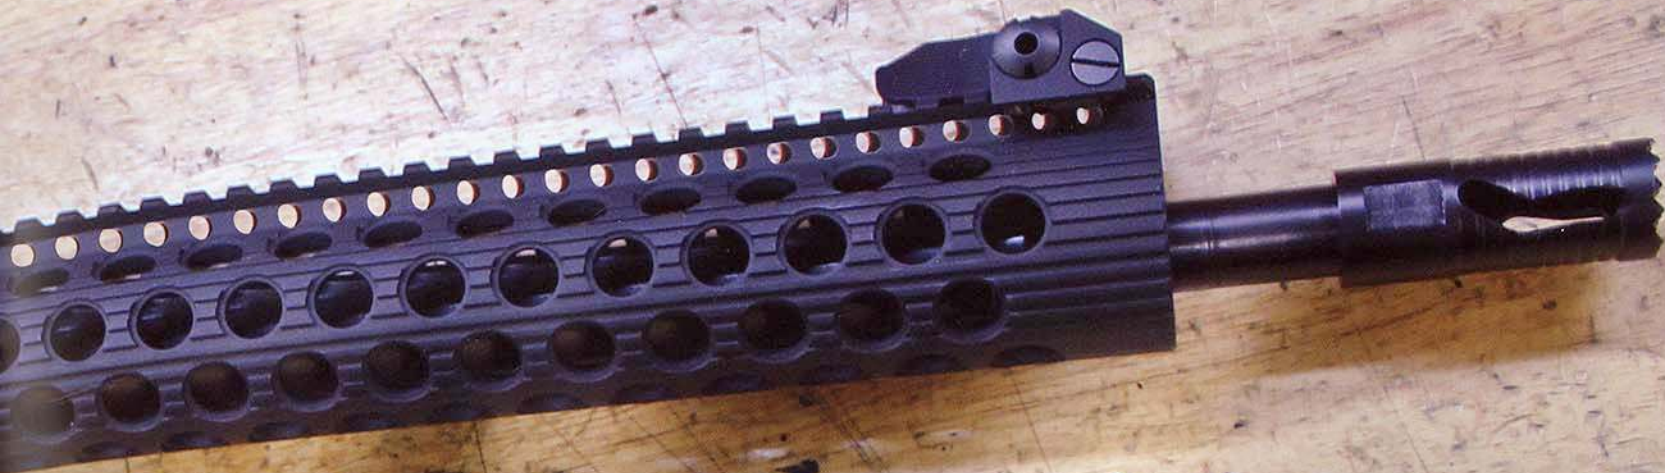

MODEL	TROY RIFLE 308
CALIBER	308
TYPE	MIL-SPEC RIFLE
WEIGHT	8.9 LBS
LENGTH	34.5" COLLAPSED, 38" EXTENDED
ACTION	SEMI-AUTOMATIC GAS IMPINGEMENT SYSTEM
CAPACITY	20RD MAGAZINE
SAFETY	MANUAL LEVER WITH INDICATOR MARKINGS ON BOTH SIDES OF RECEIVER
RECEIVER	FORGED RECEIVER
TRIGGER	STANDARD MIL-SPEC TRIGGER GROUP
BARREL	16" TROY BARREL
MUZZLE DEVICE	TROY MEDIEVAL MUZZLE BRAKE 7.62"
RIFLING	1 TURN IN 11" RIGHT HAND TWIST
STOCK	TROY BATTLEAX STOCK
FOREND	TROY 13.8" ALPHA 308 RAIL
PISTOL GRIP	TROY BATTLEAX CONTROL GRIP
REAR SIGHT	TROY REAR FOLDING BATTLESIGHT
FRONT SIGHT	TROY FRONT FOLDING M4 BATTLESIGHT
INCLUDES	STANDARD BOLT CARRIER GROUP, 1 20RD ALUMINUM MAGAZINE

ITEM CODE	DESCRIPTION	COLOR	MSRP
SRIF-38R-16BT-00	TROY RIFLE 308 PRE-BAN	BLACK	$1,995