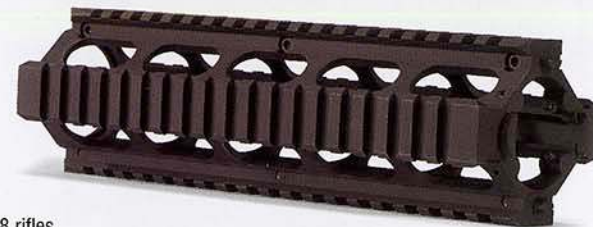

ArmaLite's is a 2-piece unit which means you get the best of both worlds, no disassembly of your rifle, just replace the handguards & you're ready to go! ArmaLites work on both .223 & .308 rifles.

•Also comes with 3 rail covers