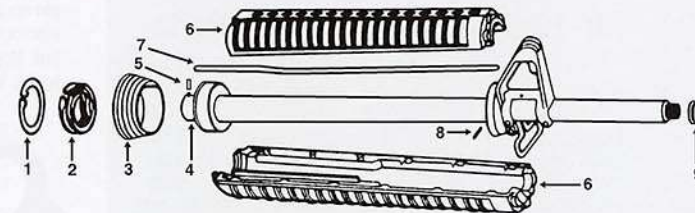

* INDICATES PARTS USEABLE ON AR-10/.308

M-15 Barrel Assembly Parts

| | | |
|---|--------|----------------|
| 1 Slip ring retaining ring | EU0320 | \$1.00 |
| 2 Slip ring spring | EU0310 | \$4.50 |
| 3 Slip ring | EU0300 | \$11.00 |
| Delta Ring Kit, Rifle Not for "T" models | | |
| | EMK027 | \$16.50 |
| 4 Barrel extension | EU0331 | \$35.00 |
| 5 *Barrel extension index pin | EU0332 | \$3.00 |
| Handguard cap | EU0333 | \$3.00 |
| 6 *Handguard set, M-15A2 (round) | EU0070 | \$15.00 |
| 7 Gas tube, rifle | EU0170 | \$12.00 |
| Gas tube, post-ban carbine | EC0058 | \$12.00 |
| 8 Gas tube retaining pin | EU0160 | \$.50 |
| 9 Shim washer | EU0120 | \$2.50 |
| Lock washer | EU0140 | \$1.75 |