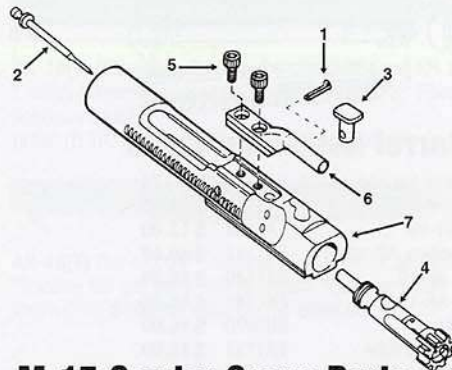

M-15 Complete Bolt Carrier Group

Key parts, affordably priced!
Includes items #1 thru #7 below EB0170 **\$135.00**

M-15 Carrier Group Parts

| | | |
|----------------------------|--------|----------------|
| 1 Firing pin retaining pin | EB0010 | \$.65 |
| 2 Firing pin | EB0020 | \$6.00 |
| 3 Cam pin | EB0030 | \$4.00 |
| 4 Bolt assembly | EB0040 | \$50.00 |
| 5 Key screws | EB0140 | \$.50 |
| 6 Bolt carrier key | EB0150 | \$9.00 |
| 7 Bolt carrier | EB0160 | \$73.00 |