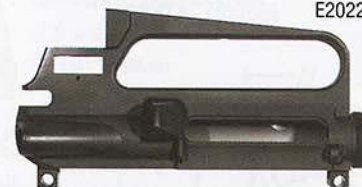

National Match Carry Handle

E20220 **$107.00**

M-15A2 Upper Receiver

Precision machined from high tensile strength 7075 T6 aluminum forgings, hardcoat anodized.

- Stripped Upper E20140B **$133.00**
- Complete Upper, with forward assist, rear sight and port door EK0110 **$228.00**
- With NM Rear Sight EK0111 **$257.00**