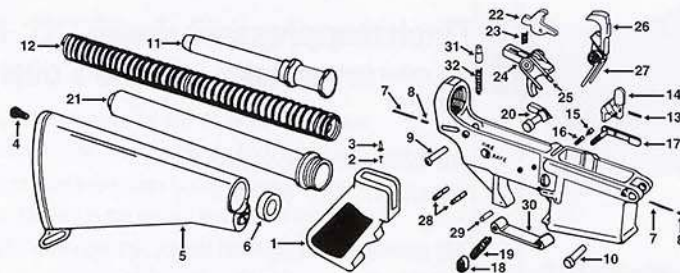

* INDICATES PARTS USEABLE ON AR-10/.308

M-15 Barrel Assembly Parts

| | | |
|---|--------|----------------|
| 1 Slip ring retaining ring | EU0320 | \$1.00 |
| 2 Slip ring spring | EU0310 | \$4.50 |
| 3 Slip ring | EU0300 | \$11.00 |
| Delta Ring Kit, Rifle Not for "T" models | | |
| | EMK027 | \$16.50 |
| 4 Barrel extension | EU0331 | \$35.00 |
| 5 *Barrel extension index pin | EU0332 | \$3.00 |
| Handguard cap | EU0333 | \$3.00 |
| 6 *Handguard set, M-15A2 (round) | EU0070 | \$15.00 |
| 7 Gas tube, rifle | EU0170 | \$12.00 |
| Gas tube, post-ban carbine | EC0058 | \$12.00 |
| 8 Gas tube retaining pin | EU0160 | \$.50 |
| 9 Shim washer | EU0120 | \$2.50 |
| Lock washer | EU0140 | \$1.75 |