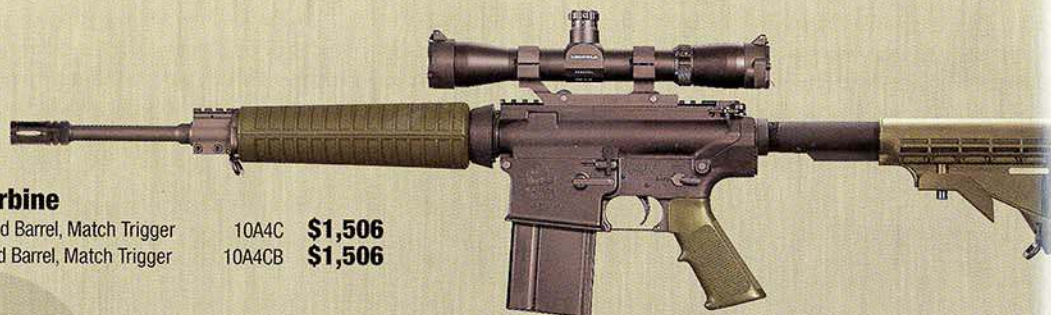

10TNU **\$2,340**
10TBNU **\$2,340**

AR-10A4 Rifle

Green, Chrome Lined Barrel, Match Trigger
Black, Chrome Lined Barrel, Match Trigger

10A4 **\$1,506**
10A4B **\$1,506**

AR-10A4 Carbine

Green, Chrome Lined Barrel, Match Trigger
Black, Chrome Lined Barrel, Match Trigger