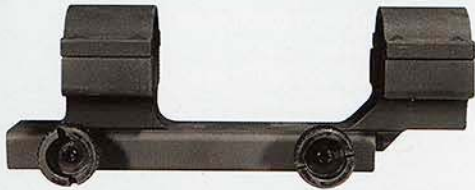

ArmaLite Scope Mounts

ArmaLite's scope mounts provide outstanding, repeatable engagement with the Mil-Std 1913 (Picatinny) rail used on all modern ARs, while placing the scope centerline at the same position as the iron sights of the M-15A2 rifle... you use the same stock weld with the scope that you do with the iron sights. Available in both 1-Inch and 30mm models.