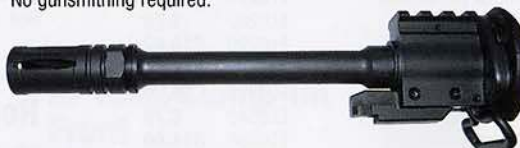

Bayonet Lug Adapter

Another ArmaLite exclusive! Bayonet lug for the AR-180B, M-15A4 and AR-10A4 models using the Picatinny rail gas block or the standard AR-180B front sight base.
Installs quickly and easily using the existing clamping screws.
No gunsmithing required.