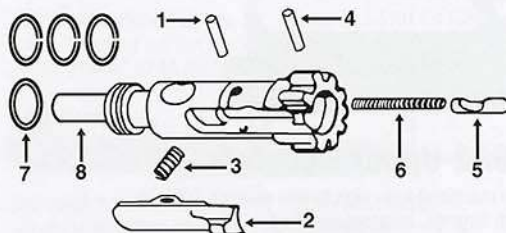

M-15 Complete Bolt Carrier Group

Key parts, affordably priced!
Includes items #1 thru #7 below EB0170 **\$135.00**

M-15 Carrier Group Parts

| | | |
|----------------------------|--------|----------------|
| 1 Firing pin retaining pin | EB0010 | \$.65 |
| 2 Firing pin | EB0020 | \$6.00 |
| 3 Cam pin | EB0030 | \$4.00 |
| 4 Bolt assembly | EB0040 | \$50.00 |
| 5 Key screws | EB0140 | \$.50 |
| 6 Bolt carrier key | EB0150 | \$9.00 |
| 7 Bolt carrier | EB0160 | \$73.00 |