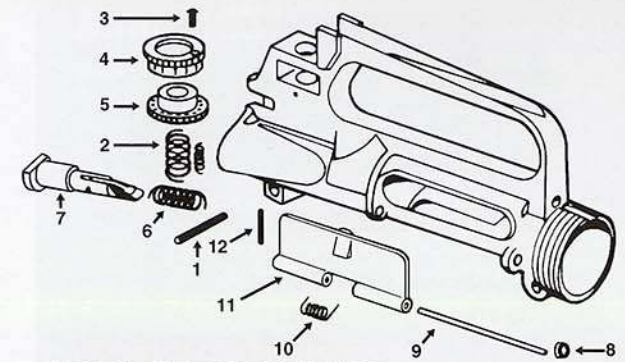

M-15A2 Clamp-On Front Sight Housing

Our exclusive forged-steel clamp-on front sight base allows you to zero the front sight so that the rear sight is perfectly centered. Massive clamp screws hold the base tightly in place without the bore deformation common to the usual, difficult to service pins – no pins, so it is easily reusable.

Black EU0240MPKIT w/Screws **$43.50**

Black EU0240-1P Pre ban pin on with bayonet lug **$60.00**

Upper Receiver Parts

1 *Rear sight retaining/forward assist pin	E20090	$.50
2 *Helical spring, elevation (large)	E20100	$.75
3 *Index set screw	E20110	$2.00
4 Elevation index	E20120	$6.00
5 *Elevation knob - standard	E20130	$6.00
6 Forward assist spring	EU0480	$.75
7a Forward assist (teardrop)	EU0470	$15.00
7b Forward assist (round)	EU0460	$10.00
8 Ejection port cover pin retaining clip	EU0350	$.35
9 Ejection port cover pin	EU0340	$1.50
10 Ejection port cover spring	EA1167	$.40
11 Ejection port cover	EU0370	$4.50
12 Forward assist retaining pin	E20090	$.50
Forward Assist Kit (Teardrop)	EMK008	$15.00
Forward Assist Kit (Round)	EMK007	$11.30
Port Door Kit	EMK009	$6.75

* INDICATES PARTS USEABLE ON AR-10/.308