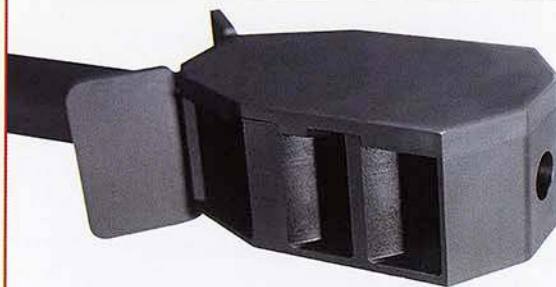

ArmaLite AR-22 Blank Firing Device **P.O.R.**

Special Volume Pricing Available to Government Agencies

AR-50 Muzzle Brake Assembly

Massive, distinctive and only truly appreciated when you pull the trigger and feel the mild shove of .243-like recoil. The most efficient .50 caliber muzzle brake on the market! Includes deflector and locknut.