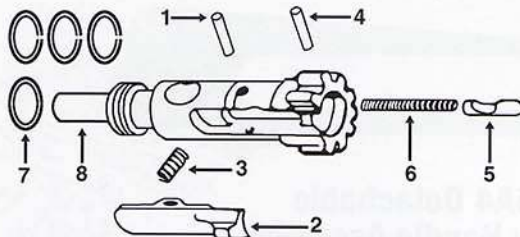

AR-10 Bolt Assembly Parts

- 1 Extractor pin, AR-10 EA1020 **$.50**
- 2 Extractor, AR-10 EA1025 **$33.00**
- 3 Extractor spring, AR-10 EA1030 **$.50**
- 4 Ejector pin, AR-10 EA1040 **$.50**
- 5 Ejector, AR-10 EA1045 **$2.00**
- 6 Ejector spring, AR-10 EA1050 **$.60**
- 7 McFarland™ Gas Ring, AR-10 EA1055 **$3.50**
- 8 Bolt, stripped, AR-10 EA1060 **$90.00**
- Buna 70 O-Ring EB0065 **$.50**
- Extractor spring insert EA1035 **$.50**

AR-10 Field Repair & Spring Replacement Kits

Key parts to keep your rifle firing for years!

.308 Caliber AR-10 Field Repair Kit

EA6020 **$60.00**

Includes: helical spring (elevation, big), firing pin, firing pin spring, firing pin retaining pin, cam pin, extractor, extractor pin, extractor spring (2), ejector, ejector pin, ejector spring (2), McFarland™ Gas Ring, hammer spring, disconnecter spring (2), trigger spring.

.308 Caliber AR-10 Spring Replacement Kit

EA6000 **$16.00**

Includes: helical spring (3), helical spring (elevation, big), firing pin spring, extractor spring, ejector spring, port door spring, ejector/safety spring (2), detent spring (2), buffer detent spring, bolt stop spring, mag catch spring, hammer spring, disconnecter spring, trigger spring, charging handle latch spring, front sight spring.