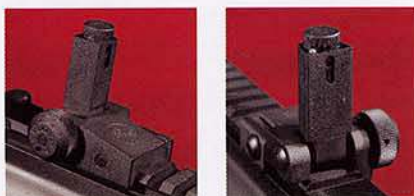

ALOSTYR Flip-Up Rear Sights

The Flip-Up Rear Sight is available for either the M-15 or AR-10 with individual sight drum trajectory. Both offer true elevation for 300, 400, 500 and 600 yards with four single clicks to easily guide you to each elevation.

M-15	15806005	$132.00
AR-10	10806005	$132.00