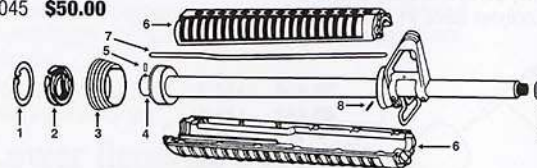

EA5045 **\$50.00**

AR-10 Barrel Assembly Parts

- 1 Slip ring retaining ring, AR-10 EA1160 **\$.75**
- 2 Slip ring spring, AR-10 EA1155 **\$ 7.00**
- 3 Slip ring, AR-10 EA1150 **\$13.00**
- 4 Barrel extension, AR-10 EA1147 **\$60.00**
- Barrel nut, AR-10 EA1149 **\$18.50**
- Barrel nut, AR-10(T) EA1146 **\$15.00**
- 6 Handguard set EU0070 **\$15.00**
- 7 Gas tube, AR-10 Rifle EA1131 **\$12.00**
- Gas tube, AR-10 Carbine EA1128 **\$12.00**
- 8 Gas tube pin, AR-10 EA1132 **\$.50**
- Handguard tube lock ring EA5030 **\$13.00**
- 9 AR-10 crush washer EU0220 **\$ 2.80**