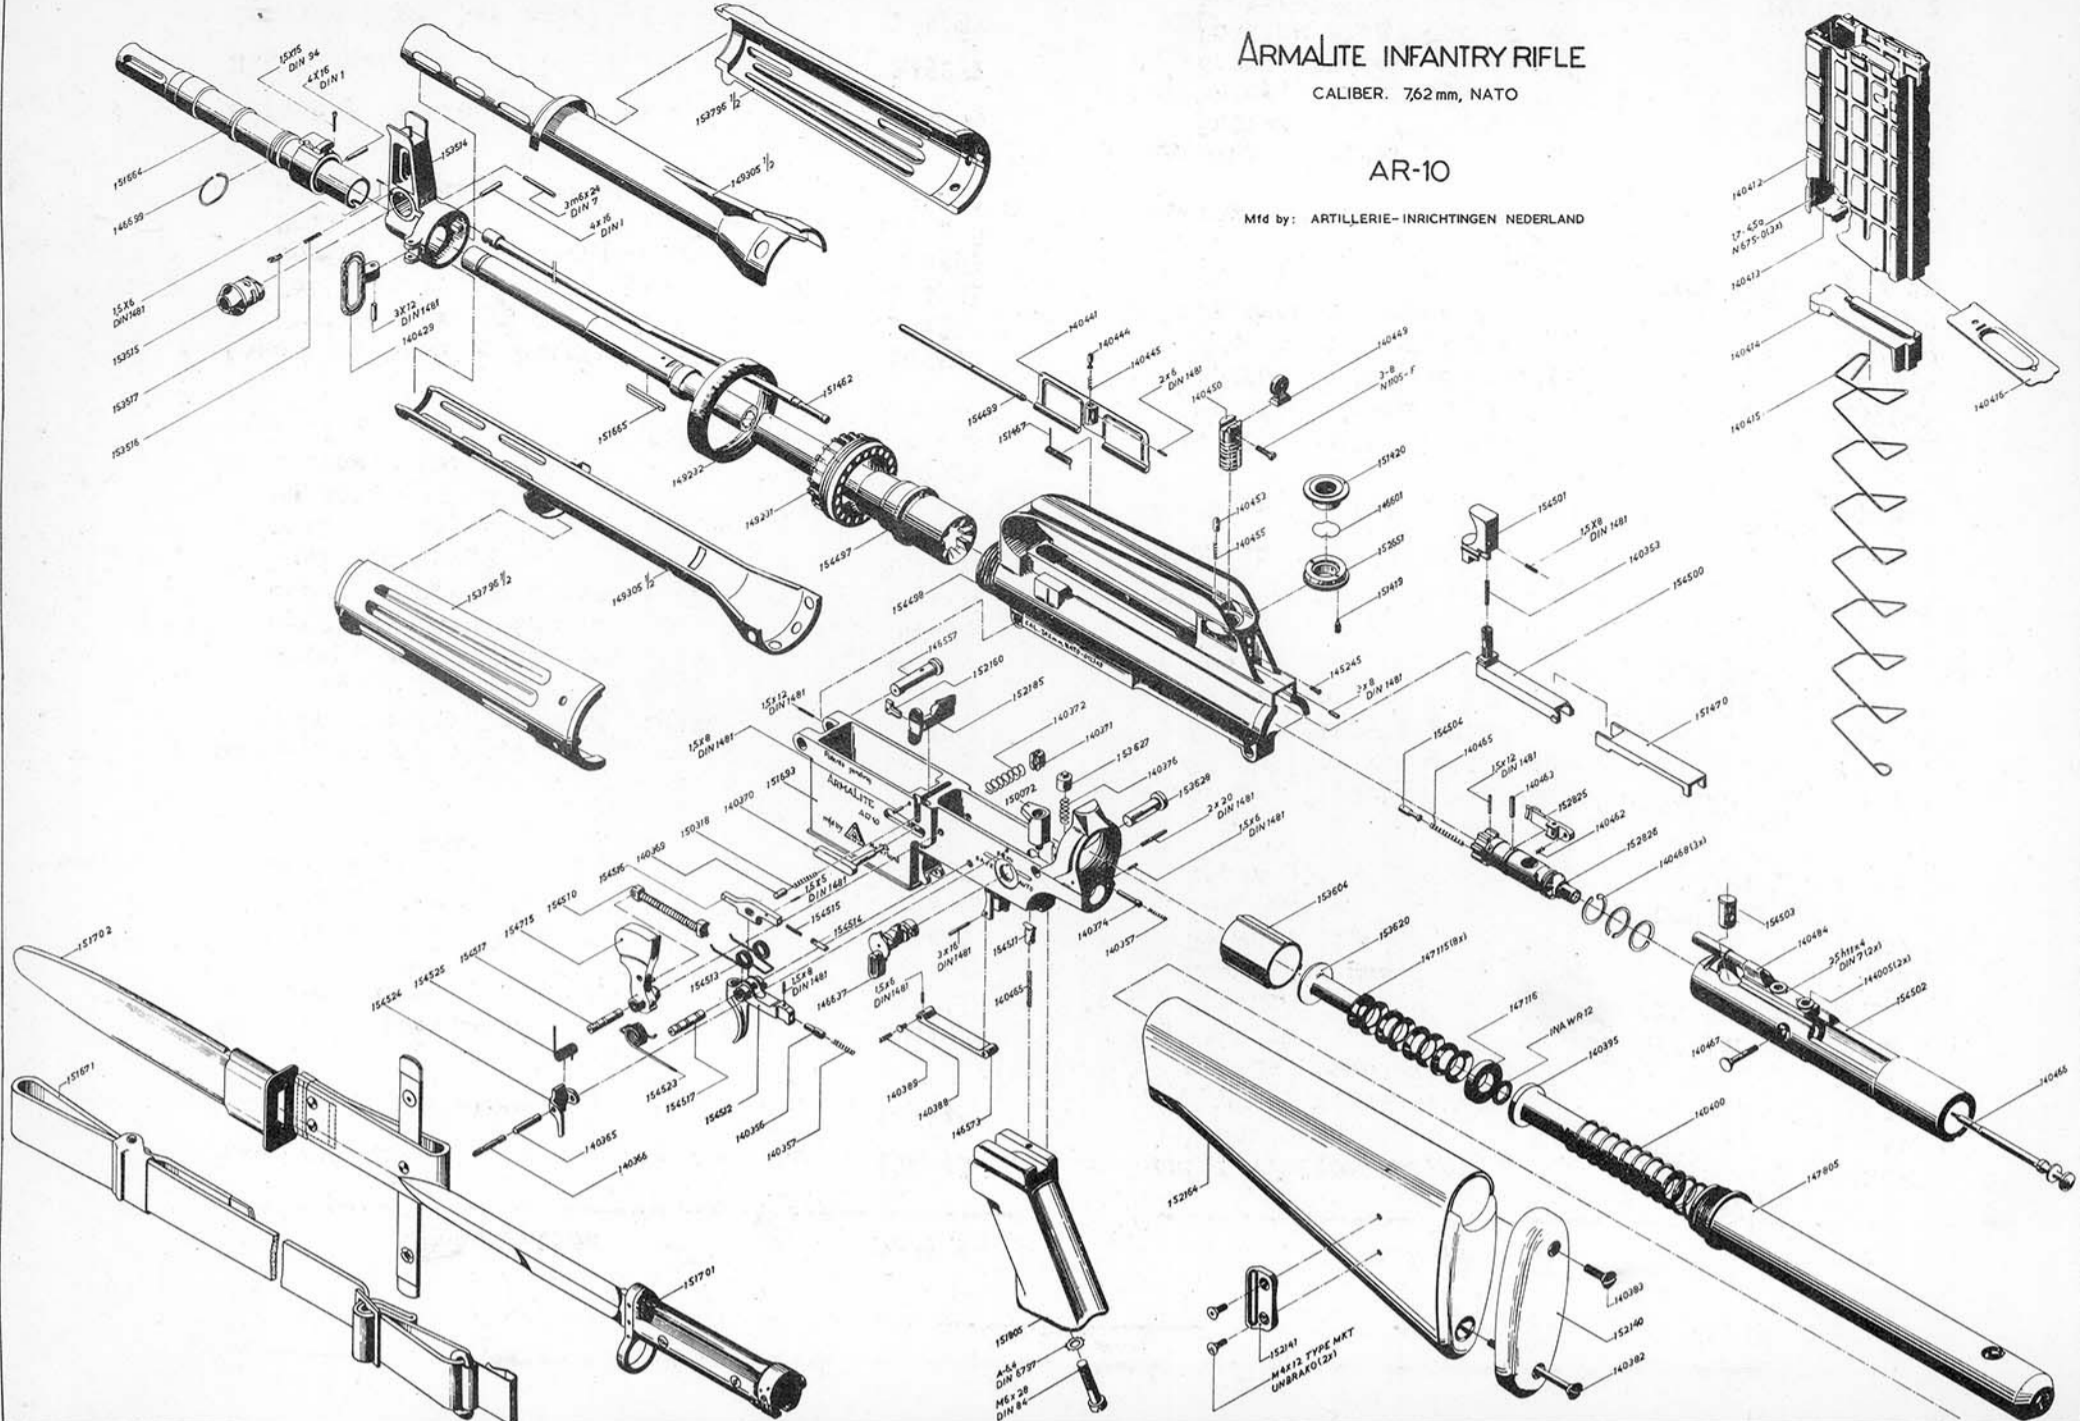

AR-10

Mfd by: ARTILLERIE-INRICHTINGEN NEDERLAND

AR-10 Standard Rifle

Description	Part No	Description	Part No
Receiver, upper	154498	⊗ Assembly, front sight	103478
Stop pin sight spool	145245	Front sight	153514
⊗ Assembly, dust cover	103475	Spring, regulator gas	153516
Cover, dust	140441	Detent, regulator gas	153517
Latch, cover	140444	Roll pin	DIN 1481 - 1,5 x 6
Spring, cover latch	140445	Straight pin	DIN 7 - 3 m 6 x 24
Roll pin	DIN 1481 - 2 x 6	Regulator gas	153515
Pin, cover	154499	Swivel, sling	140429
Spring, cover	151467	Roll pin	DIN 1481 - 3 x 12
⊗ Assembly rear sight	103476	Taper pin	DIN 1 - 4 x 16
Spool, elevation rear sight	152651	⊗ Assembly, flashhider grenade launcher	103479
Screw, lock rear sight	151419	Flashhider grenade launcher	151664
Screw, rear sight elevation	140450	Detent ring, grenade	146699
Aperture rear sight	140449	Taper pin	DIN 1 - 4 x 16
Screw, aperture clamp	N 1105 - F - 3 - 8	Cotter pin	DIN 94 - 1,5 x 15
Nut, rear sight	151420	Key	151665
Spring, ring rear sight	146601	Liner, handguard in 2/2	149305
Detent, rear sight	140453	Handguard in 2/2	153796
Spring, rear sight	140455	⊗ Assembly, receiver lower	103480
Roll pin	DIN 1481 - 3 x 8	Receiver lower	151693
⊗ Assembly, handle charging	103477	Spring, buffer retaining	140376
Handle charging	154500	Pin, buffer retaining	153627
Button, handle charging	154501	Extension receiver	147805
Spring, handle charging	140353	Roll pin	DIN 1481 - 2 x 20
Roll pin	DIN 1481 - 1,5 x 8	Spring, action	140400
Sledge, handle charging	151470	x Assembly, buffer	103481
Assembly, barrel extension	154497	Buffer	153604
Nut barrel	149231	Guide, buffer discs	153620
Locking ring, handguard	149232	Discs, buffer	8 x 147115
Assembly tube, gas	151462	Locking ring, buffer	147116
		Locking ring, guide	INA - WR 12
		Guide, action spring	140395